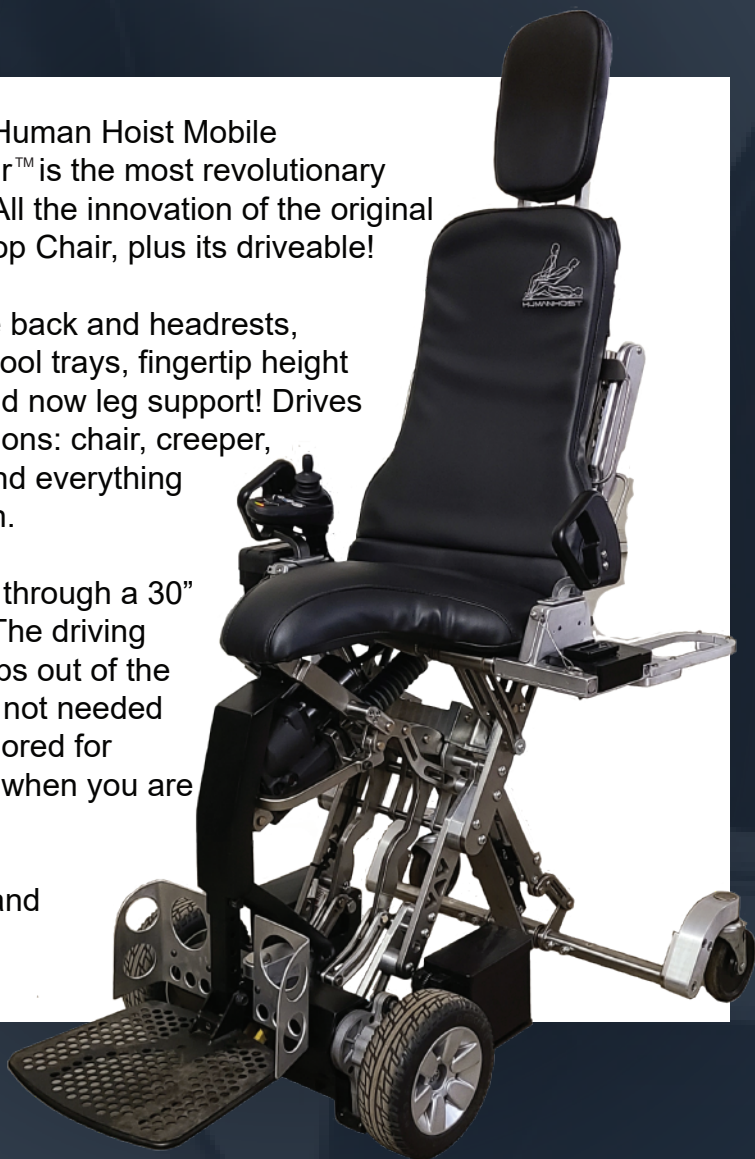

## MOBILE SHOP CHAIR™

The New Human Hoist Mobile Shop Chair™ is the most revolutionary tool ever. All the innovation of the original Power Shop Chair, plus its driveable!

Adjustable back and headrests, magnetic tool trays, fingertip height control, and now leg support! Drives in all positions: chair, creeper, recliner, and everything in between.

Fits easily through a 30" doorway. The driving console flips out of the way when not needed and is armored for protection when you are working.

Batteries and chargers included.

Our Featured Partner...

*Our business is about people.  
Establishing relationships, developing  
partnerships, and building winning teams is what we do.*